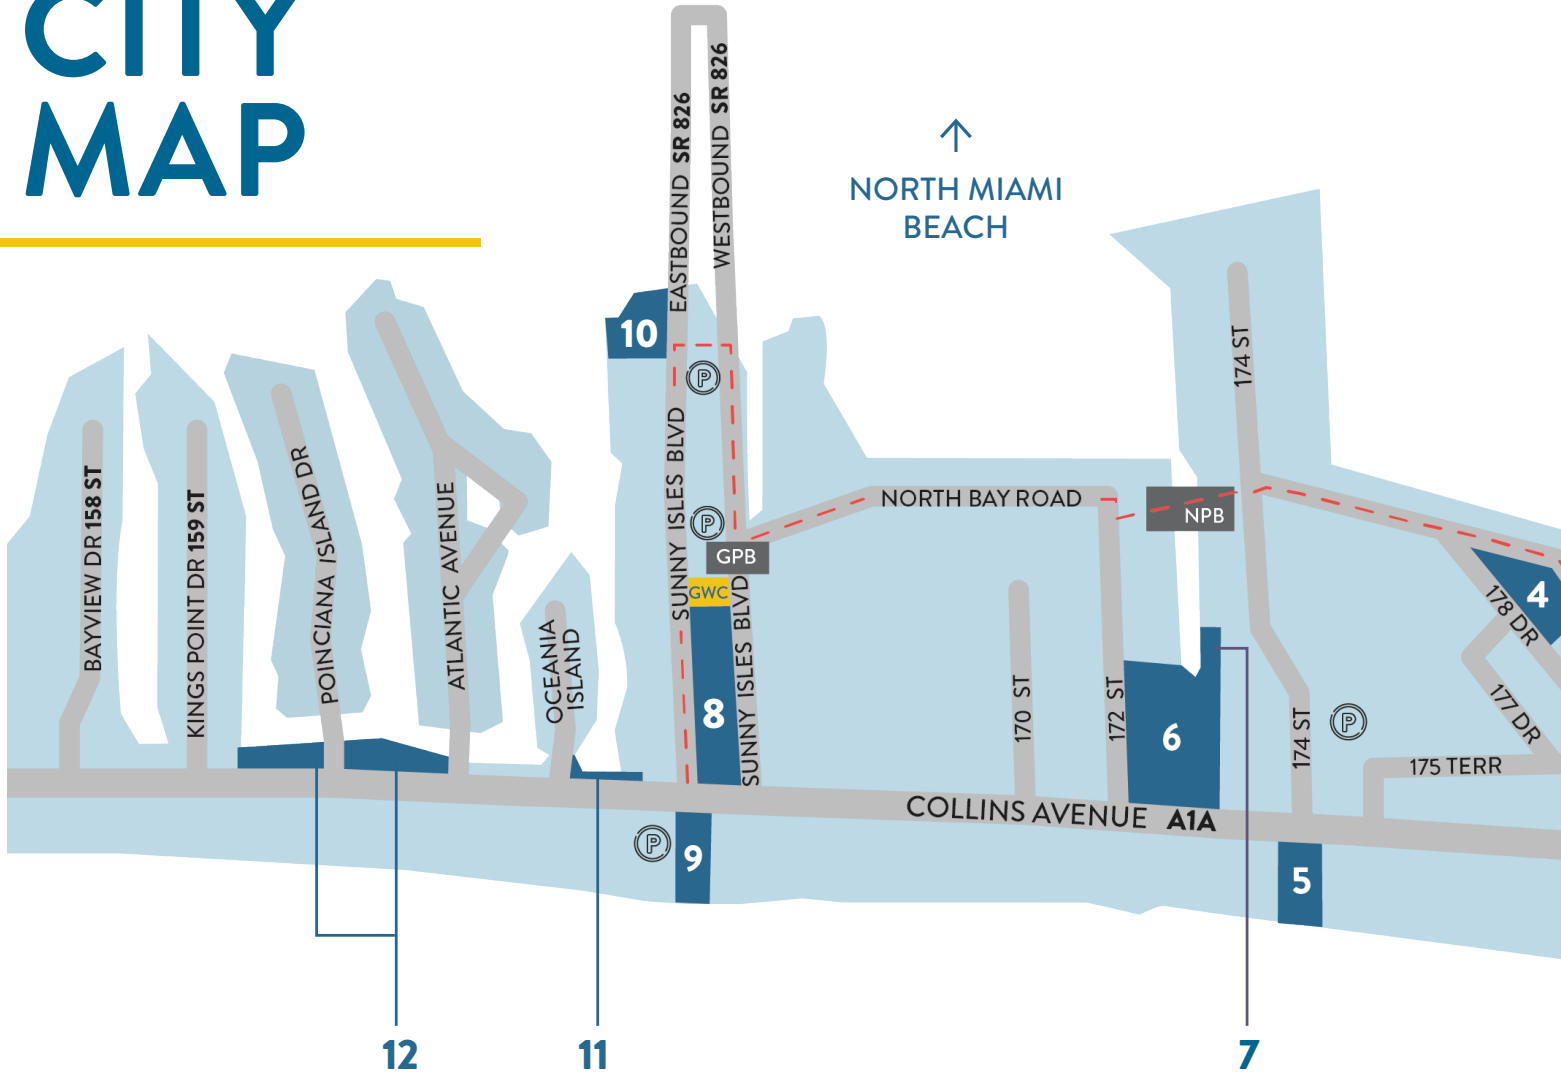

ONLINE REGISTRATION HAS NEVER BEEN EASIER!

Register today at activities.sibfl.net.

CITY MAP

← BAL HARBOUR

ATLANTIC OCEAN

- GC SUNNY ISLES BEACH GOVERNMENT CENTER
- GWC GATEWAY CENTER
- PCP PELICAN COMMUNITY PARK
- TS THE SPOT
- PARKS
- GPB GATEWAY PEDESTRIAN BRIDGE
- NPB NORTH BAY ROAD PEDESTRIAN BRIDGE