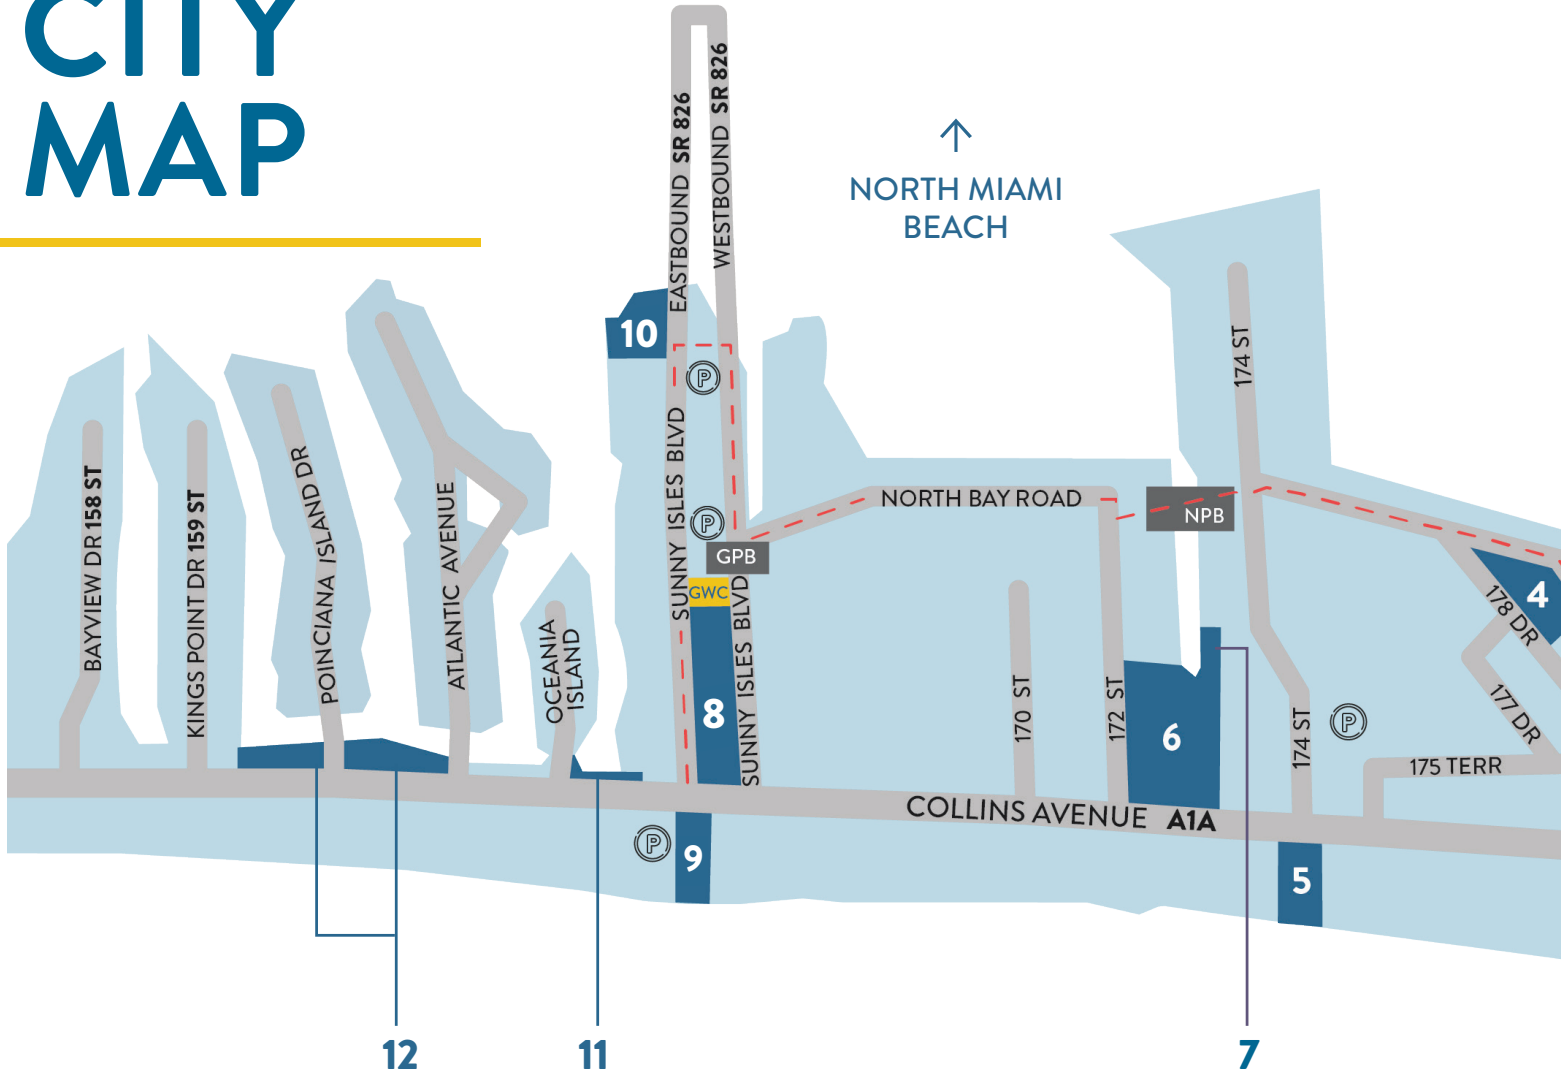

ONLINE REGISTRATION HAS NEVER BEEN EASIER!

Register today at sibfl.gov/activities.

CITY MAP

← BAL HARBOUR

ATLANTIC OCEAN

- GC** SUNNY ISLES BEACH GOVERNMENT CENTER
- GWC** GATEWAY CENTER
- PCP** PELICAN COMMUNITY PARK
- TS** THE SPOT
- PARKS**
- GPB** GATEWAY PEDESTRIAN BRIDGE
- NPB** NORTH BAY ROAD PEDESTRIAN BRIDGE