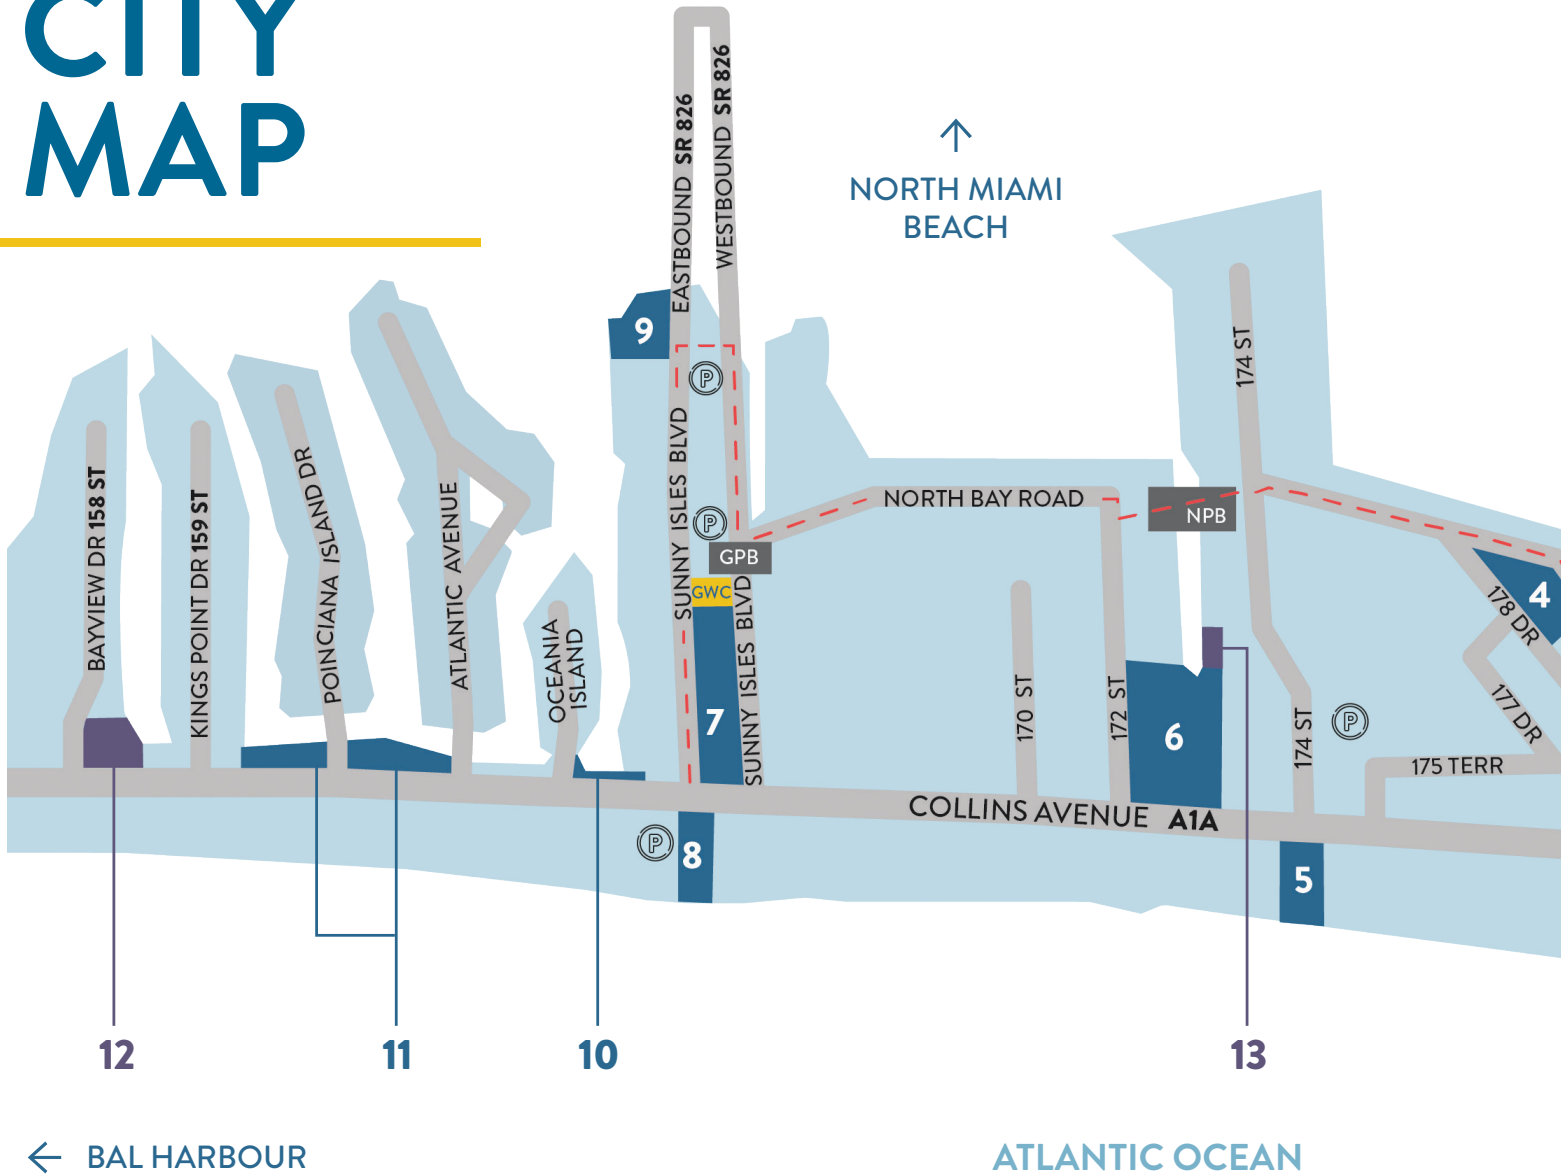

WANT TO LEARN MORE?

Stop by any of our facilities and our Customer Relations team will walk you through the many activities that meet your schedule and needs.

CITY MAP

MAP KEY

- GC SUNNY ISLES BEACH GOVERNMENT CENTER
- GWC GATEWAY CENTER
- PCP PELICAN COMMUNITY PARK
- PARKS
- GPB GATEWAY PEDESTRIAN BRIDGE
- NPB NORTH BAY ROAD PEDESTRIAN BRIDGE
- P MUNICIPAL PARKING
- - - OFF-COLLINS BICYCLE ROUTE

SIBshuttle

Download the free mobile app, SIBshuttle, to your smartphone or device to see a list of stop locations and track the location and arrival of the shuttle in real time.

Visit sibshuttle.net to download the app.